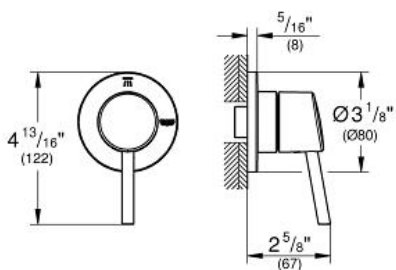

CONCETTO
2-Way Diverter Trim (Shower
head/Tub Spout)

MODEL # 29104EN1

Pure Freude
an Wasser

GROHE

ADA

Product Description:

CONCETTO

2-Way Diverter Trim (Shower head/Tub Spout)

Standard Specification:

- GROHE StarLight finish
- Metal lever handle for 2 outlets: shower head/tub spout
- For use with 2-way diverter rough-in valves (29 900) or (29 901)
- ADA Compliant

Applicable Codes & Standards:

- ICC/ANSI A117.1

Color:

- 29104EN1 Brushed Nickel